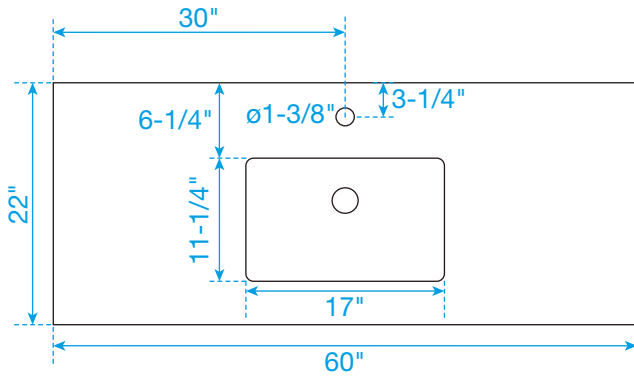

WYNDHAM COLLECTION

TOP VIEW OF VANITY CABINET

*Note: Due to high probability of breakage, the backsplash comes in two pieces, cut from the same piece. All measurements are $\pm 1/4"$.

WC-8181-60-SGL