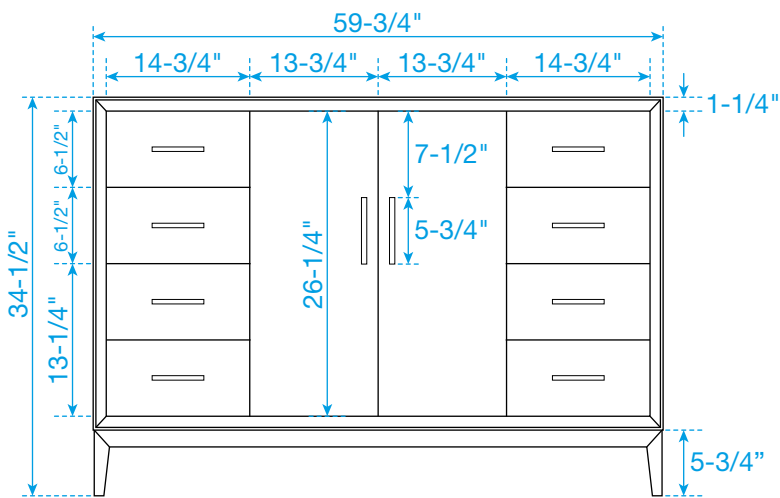

WYNDHAM COLLECTION

TOP VIEW OF VANITY CABINET

*Note: Due to high probability of breakage, the backsplash comes in two pieces, cut from the same piece. All measurements are $\pm 1/4"$.

WC-8181-60-SGL