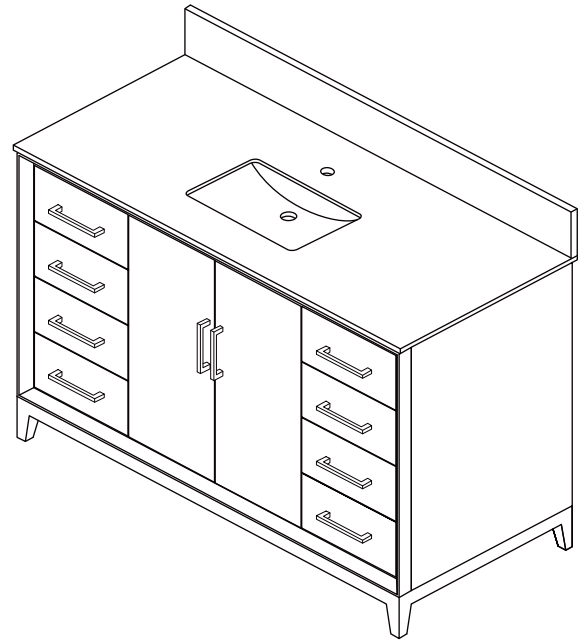

WYNDHAM COLLECTION

TOP VIEW OF VANITY CABINET

*Note: Due to high probability of breakage, the backsplash comes in two pieces, cut from the same piece. All measurements are $\pm 1/4"$.

WC-8181-60-SGL