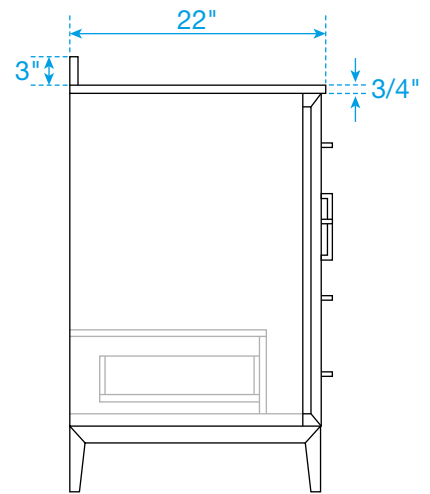

WYNDHAM COLLECTION

TOP VIEW OF VANITY CABINET

*Note: Due to high probability of breakage, the backsplash comes in two pieces, cut from the same piece. All measurements are $\pm 1/4"$.

WC-8181-60-SGL