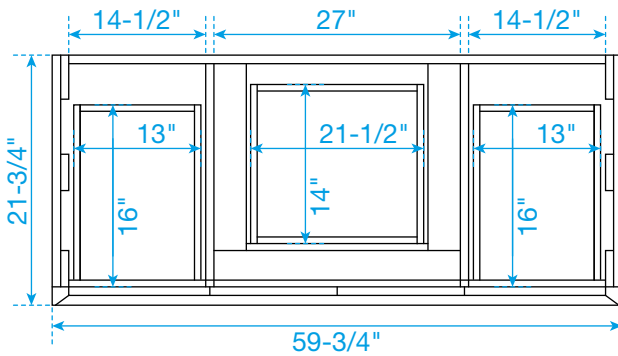

WYNDHAM COLLECTION

TOP VIEW OF VANITY CABINET

*Note: Due to high probability of breakage, the backsplash comes in two pieces, cut from the same piece. All measurements are $\pm 1/4"$.

WC-8181-60-SGL